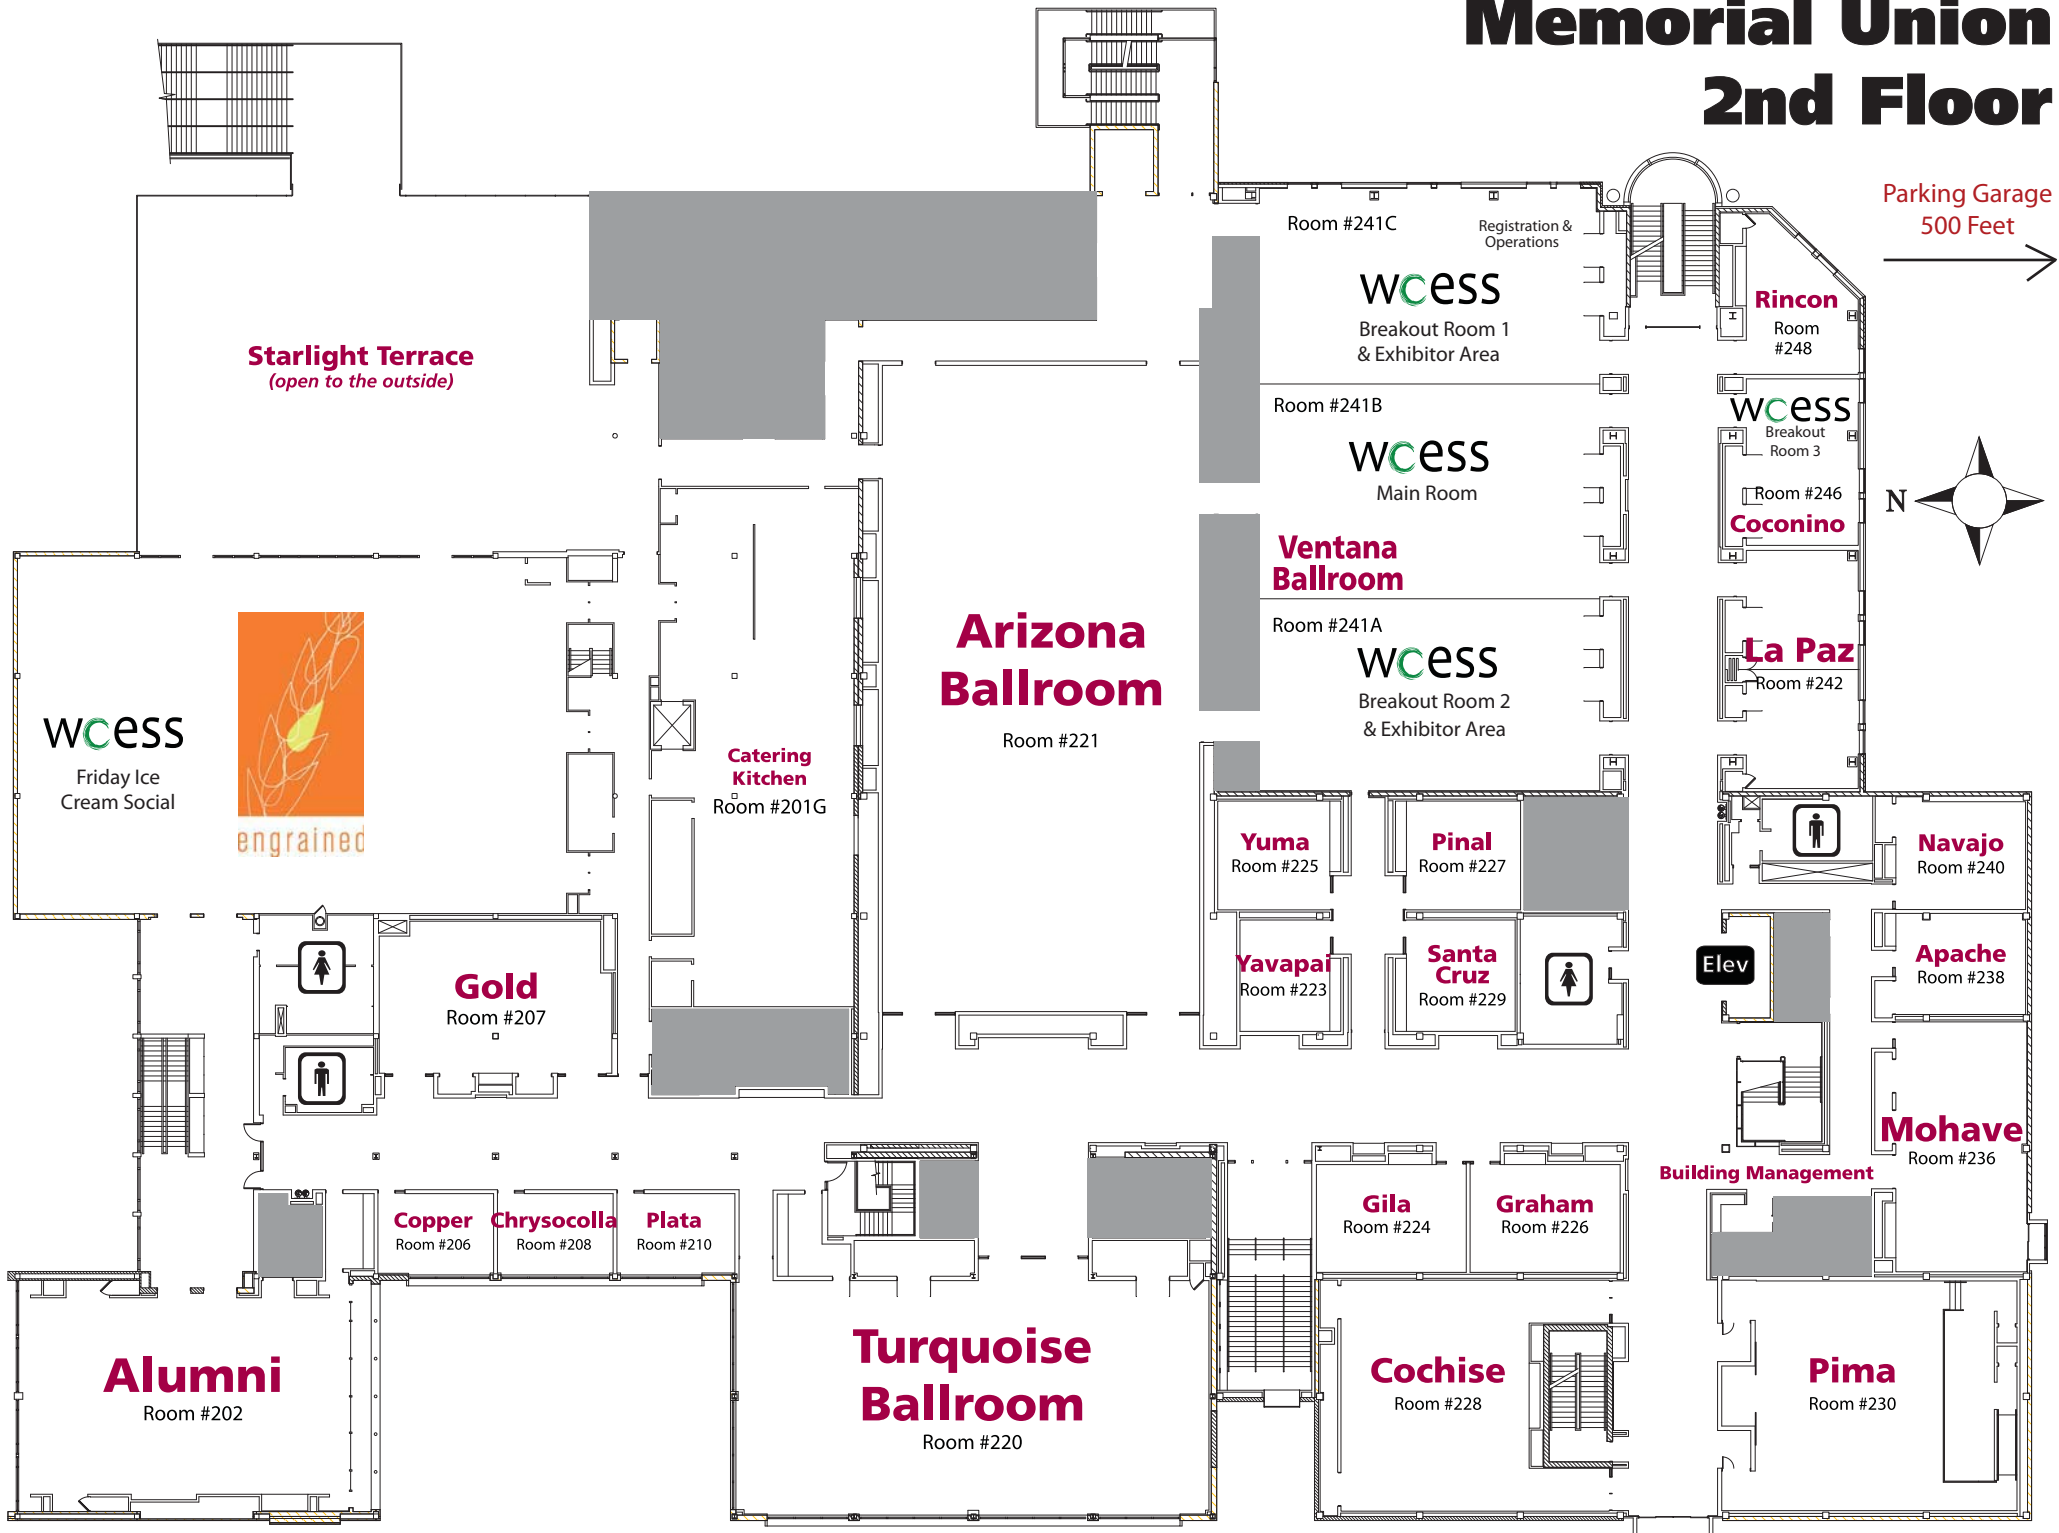

Memorial Union 2nd Floor

Starlight Terrace
(open to the outside)

wcess
Friday Ice
Cream Social

**Arizona
Ballroom**
Room #221

**Catering
Kitchen**
Room #201G

Gold
Room #207

Copper
Room #206

Chrysocolla
Room #208

Plata
Room #210

Alumni
Room #202

**Turquoise
Ballroom**
Room #220

Room #241C
wcess
Breakout Room 1
& Exhibitor Area

Room #241B
wcess
Main Room

**Ventana
Ballroom**
Room #241A
wcess
Breakout Room 2
& Exhibitor Area

Yuma
Room #225

Pinal
Room #227

Yavapai
Room #223

**Santa
Cruz**
Room #229

Gila
Room #224

Graham
Room #226

Cochise
Room #228

Rincon
Room
#248

Parking Garage
500 Feet