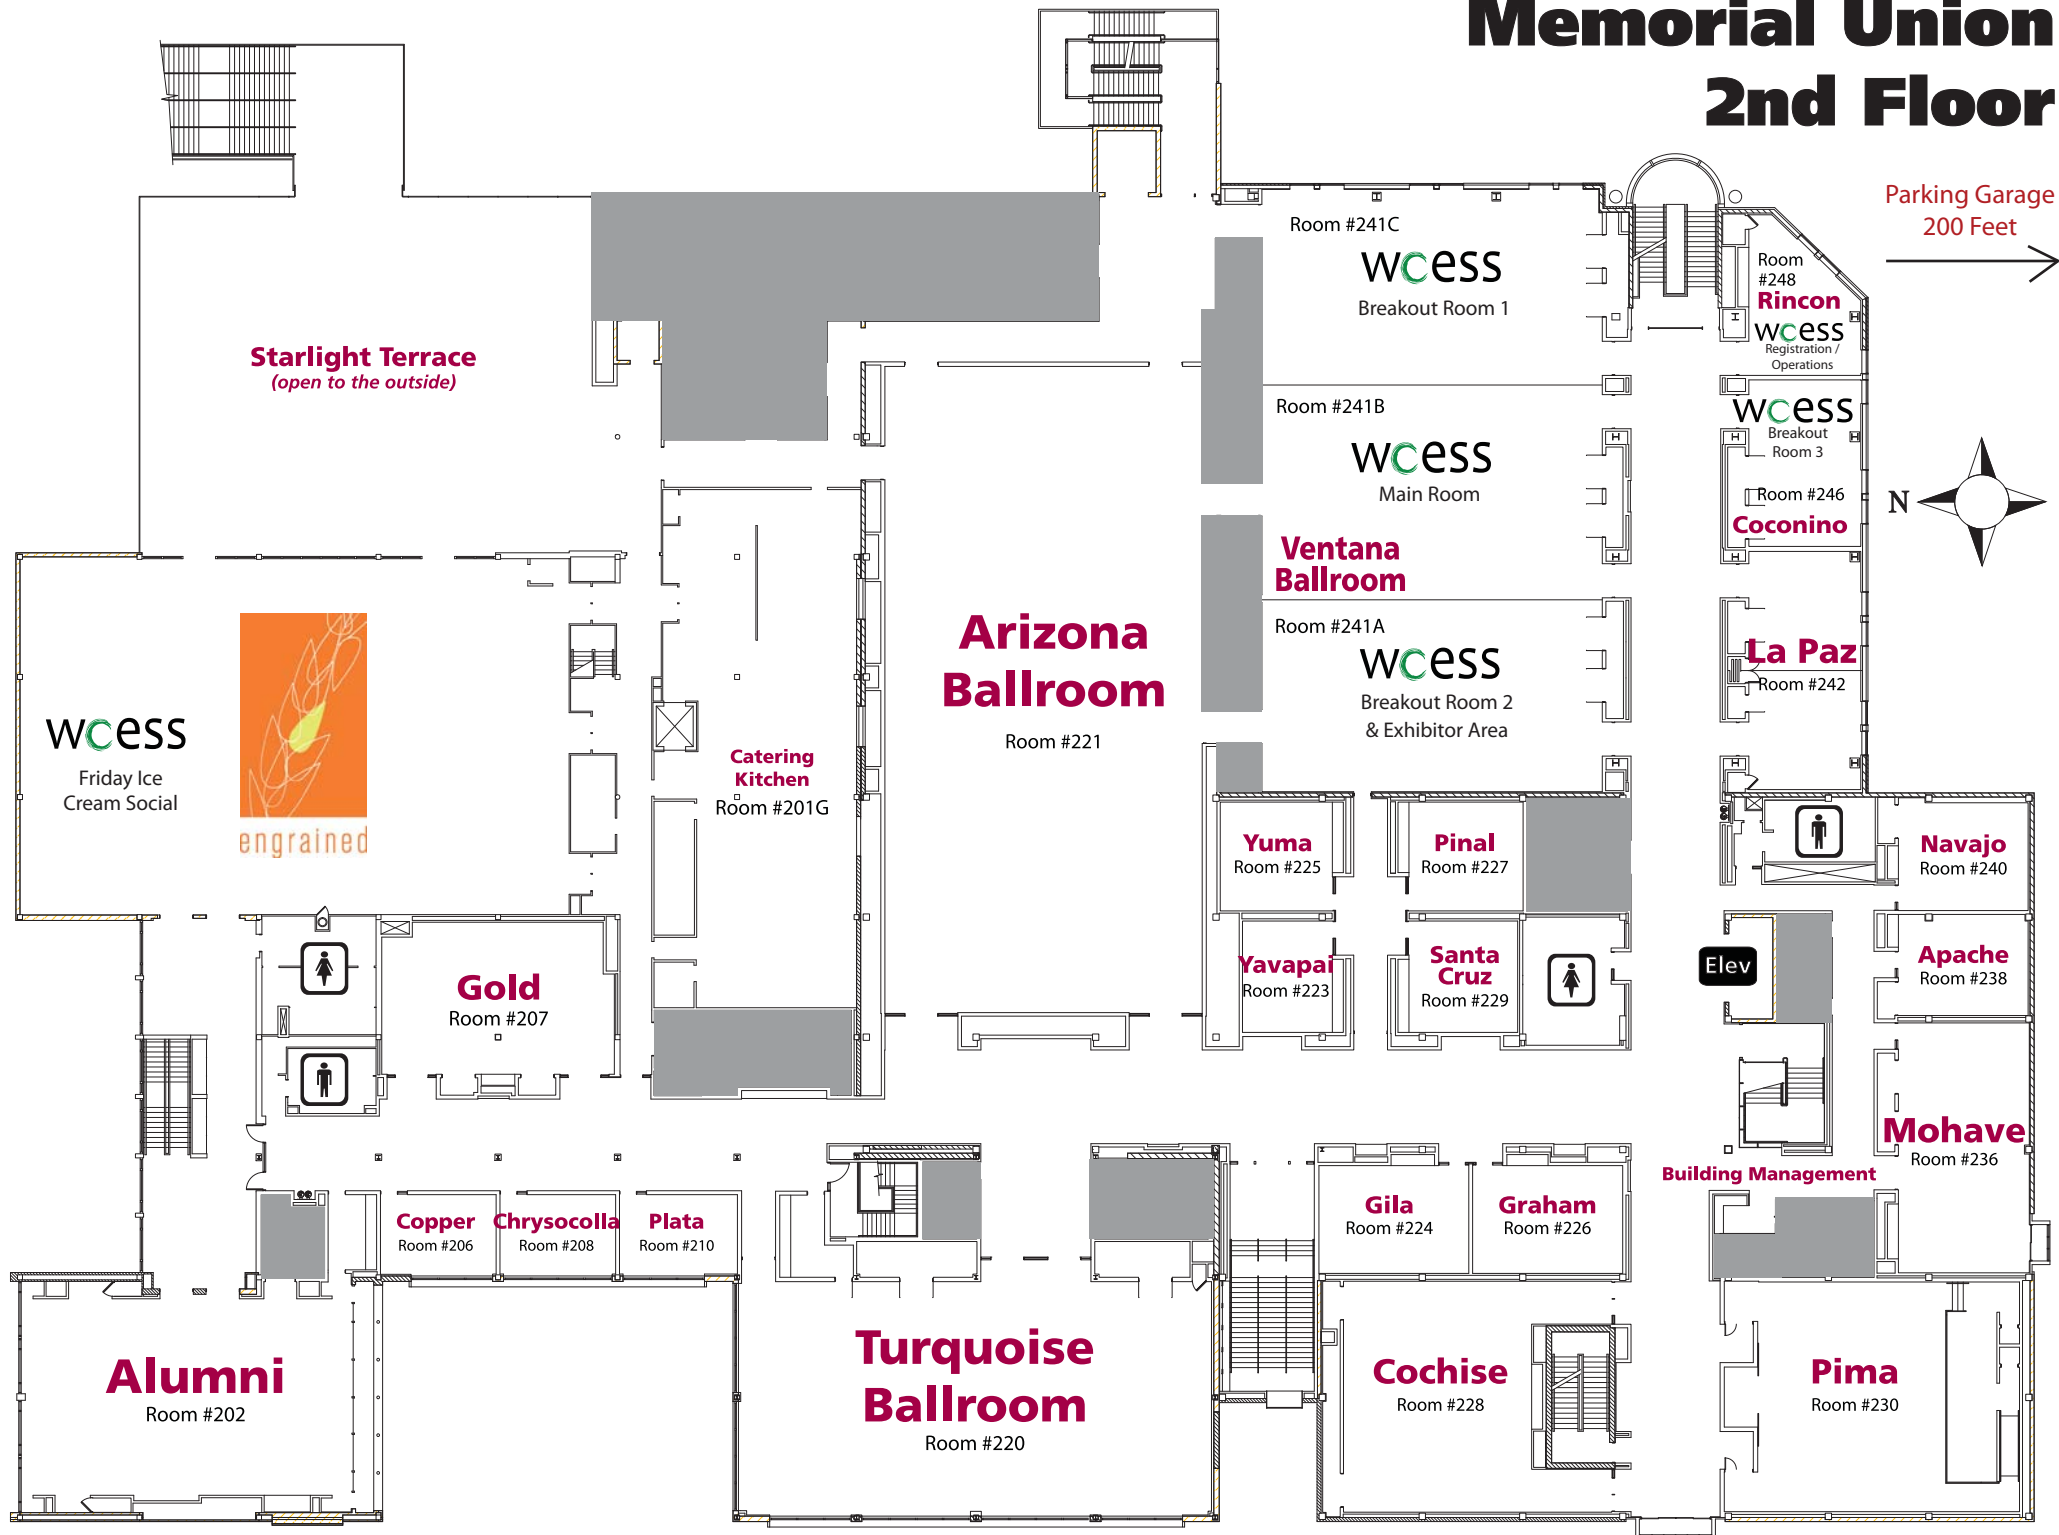

Memorial Union 2nd Floor

Parking Garage
200 Feet
→

wcess
Friday Ice
Cream Social

Starlight Terrace
(open to the outside)

Arizona
Ballroom
Room #221

Catering
Kitchen
Room #201G

Room #241C
wcess
Breakout Room 1

Room #241B
wcess
Main Room

Ventana
Ballroom

Room #241A
wcess
Breakout Room 2
& Exhibitor Area

Yuma
Room #225

Pinal
Room #227

Yavapai
Room #223

Santa
Cruz
Room #229

Gold
Room #207

Navajo
Room #240

Apache
Room #238

Mohave
Room #236

Elev

Building Management

Gila
Room #224

Graham
Room #226

Alumni
Room #202

Copper
Room #206

Chrysocolla
Room #208

Plata
Room #210

Turquoise
Ballroom
Room #220

Cochise
Room #228

Pima
Room #230